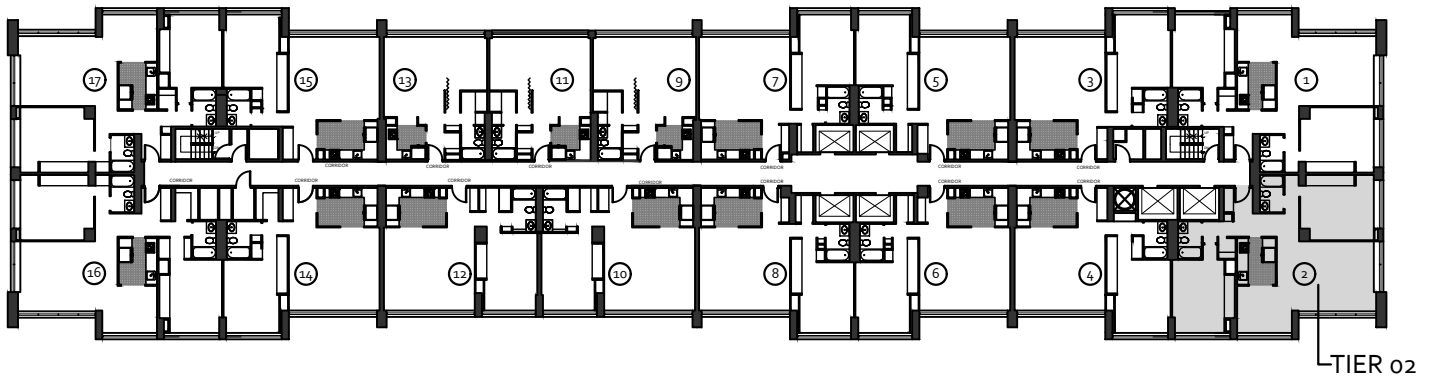

Two Bedroom
Plan Scale 1/8" = 1 foot

All dimensions are approximate and subject to change deemed advisable by the architect or owner

2800 N LAKE SHORE DRIVE
TYPICAL TIER 2